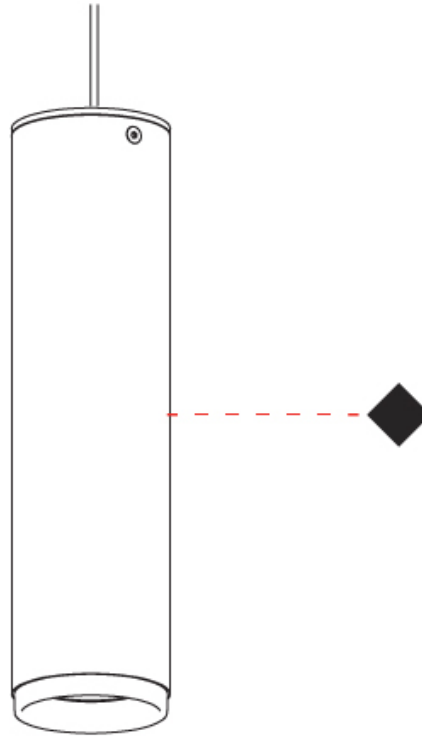

HAUL TRACK

D96071-

PROJECT _____

TYPE _____

SPECIFIER _____

QUANTITY _____

DATE _____