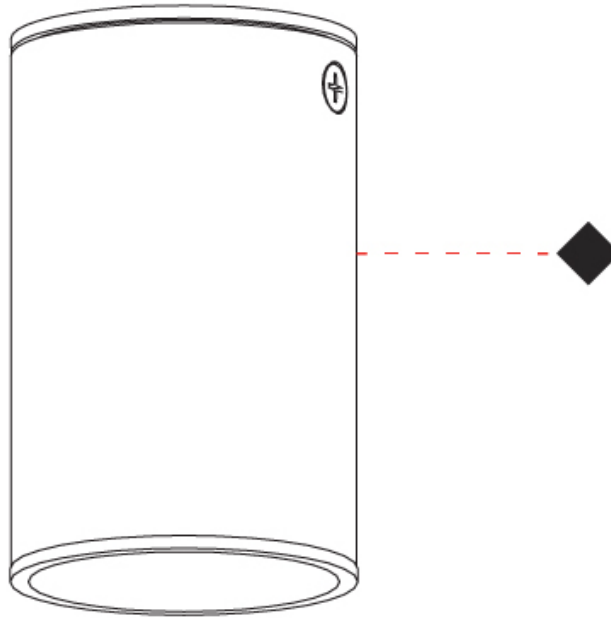

HAUL - CEILING SURFACE

D92248-

PROJECT

TYPE

SPECIFIER

QUANTITY

DATE