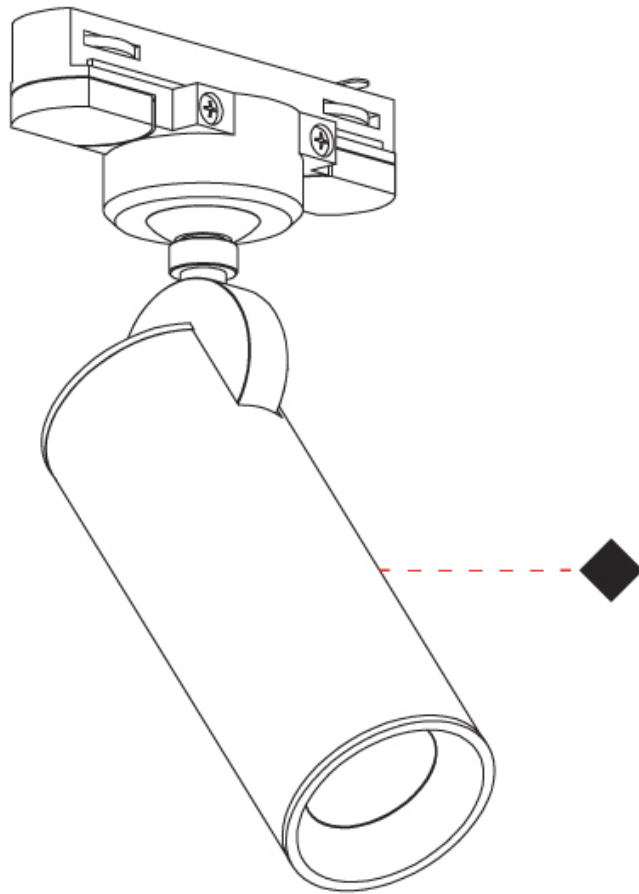

HAUL TRACK

D96072-

PROJECT
TYPE
SPECIFIER
QUANTITY
DATE

D